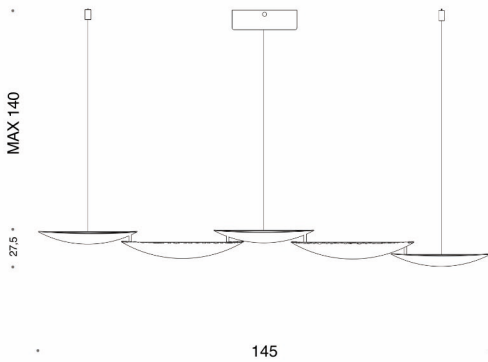

660/10
10 x LED 3,6W
3850 lumen - 3000 K

LAMPADA DA TAVOLO TABLE LAMP

661/2L
2 x LED 3,6W
770 lumen -
3000 K

APPLIQUE WALL BRACKET

660/1A
1 x LED 3,6W
385 lumen -
3000 K

660/2A
2 x LED 3,6W
770 lumen -
3000 K